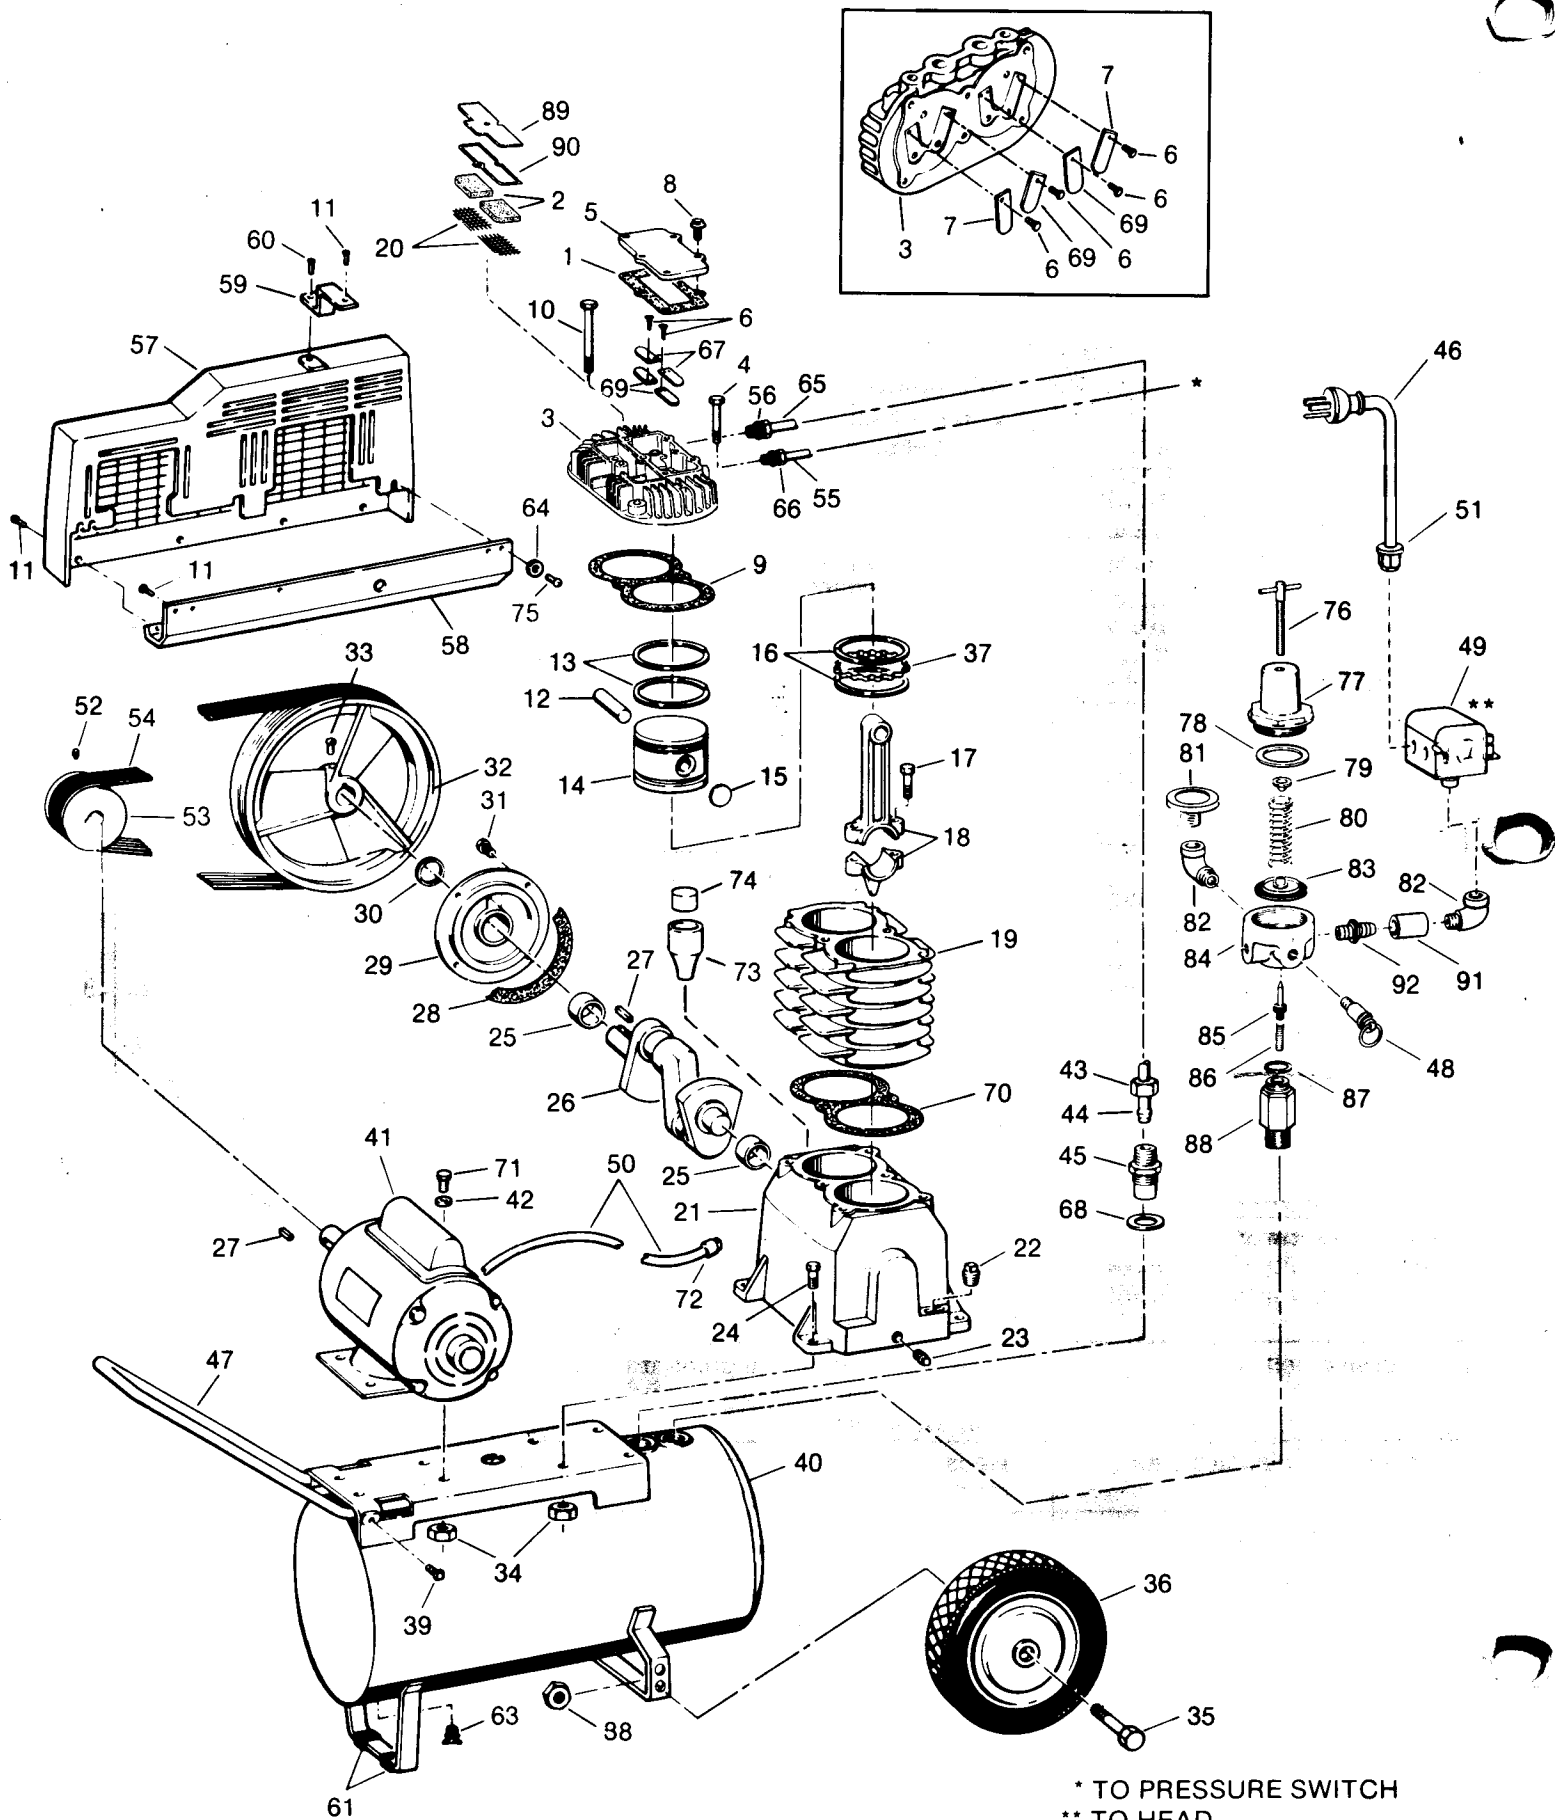

MODELS VT610101, VT610201, VT611500, VT611600, VT910201, VT910101

PARTS LIST

KEY NO.	PART NO.	DESCRIPTION	KEY NO.	PART NO.	DESCRIPTION
1	XA007100AV	Head Plate Gasket	53	PU009000BK	Pulley 1.8 (VT610101, VT611500, VT910101)
2	VT013005AV	Filter (2 used)			
3	VT015001AG	Cylinder Head (Exc. VT611600)		PU005800BK	Pulley 2.0 (VT610201, VT910201)
	VT015002AG	Cylinder Head (VT611600)		PU000900BK	Pulley 2.125 (VT611600)
4	*ST021800AV	Hex Head Cap Screw 5/16-18 (5 used)	54	BT005000AV	Belt 39" Poly V (VT610101, VT910201, VT910101)
5	VT012900AV	Head Top Plate		BT004500AV	Belt 41" Poly V (VT610201, VT611500)
6	*ST073231AV	Screw 5-40 Slotted Pan Head (12 used)		BT0003100AV	Belt 49" Poly V (VT611600)
7	VS001800AV	Flapper Valve (2 used)	55	VT022600AP	Tube, Unloader (Exc. VT611600)
8	*ST074402AV	Screw 1/4-20 x 5/8" (5 used)		VT022700AP	Tube, Unloader (VT611600)
9	XA003300AV	Cylinder Gasket	56	ST018300AV	Compression Connector 1/2" Tube
10	*ST074302AV	Screw 5/16-18 x 6"	57	BG012400AV	Belt Guard (Exc. VT611600)
11	*ST042400AV	Screw, Self Tap 10-24 x 5/16 (10 used)		BG012200AV	Belt Guard (VT611600)
12	VS001400AV	Piston Pin (2 used)	58	BG011300AV	Belt Guard Channel (Exc. VT611600)
13	PX001100AV	Compression Ring (4 used)		BG009500AV	Belt Guard Channel (VT611600)
14	VT005500AG	Piston (2 used)	59	BG014014AL	Belt Guard Bracket
15	ST019700AV	Welch Plug (4 used)	60	ST058500AV	Plascrew
16	PX002200AV	Oil Ring (4 used)	61	ST041600AV	Foot (2 used)
17	ST050100AV	Hex Head Cap Screw 1/4-20 x 1-1/4	63	*ST030100AV	Drain Cock
18	VT000100AG	Connecting Rod (2 used)	64	ST109003AV	Conical Serrated Washer (2 used)
19	VT000700AG	Cylinder (Exc. VT611600)	65	VT017200AP	Tube 1/2" (Exc. VT611600)
	VT009600AG	Cylinder (VT611600)		VT023300AP	Tube 1/2" (VT611600)
20	VT013203AV	Filter Screen (2 used)	66	*ST011701AV	Compression Connector 1/4" Tube
21	VT200401AJ	Crankcase W/Bearing 2-3/4" (Exc. VT611600)	67	VT021500AV	Valve Restrictor
	VT200400AJ	Crankcase W/Bearing 3" (VT611600)	68	XA001400AV	Check Valve Gasket
22	*ST022000AV	Pipe Plug, Hex Head 1/4"	69	VS001801AV	Flapper Valve (4 used)
23	*ST022300AV	Pipe Plug, Square Head 1/8"	70	XA008800AV	Gasket, Cylinder to Crankcase
24	*ST016000AV	Bolt 5/16-18 x 3/4" (4 used VT610201, VT611500, VT611600)	71	*ST016000AV	Bolt 5/16-18 x 1/2 (4 used VT610201, VT611500, VT611600)
	*ST016500AV	Self Tap Screw 5/16-18 x 3/4 (4 used VT610101, VT910201, VT910101)	72	ST043200AV	Strain Relief
25	ST068300AV	Bearing, Sleeve (Exc. VT611600)	73	VT014400AV	Breather Vent Tube
	ST021700AV	Bearing, Needle (VT611600)	74	VT014500AV	Breather Vent Filter
25A	ST068300AV	Bearing, Sleeve (Exc. VT611600)	75	ST051300AV	Screw 10-24 x 3/8" (2 used)
	ST051100AV	Bearing, Needle (VT611600)	76	RE002900AV	Pressure Adjusting Screw
26	VT000600AG	Crankshaft (Exc. VT611600)	77	RE003200AG	Regulator Top
	VT006600AG	Crankshaft (VT611600)	78	XA004300AV	Friction Washer
27	*KE000900AV	Key 3/16 Square x 1"	79	RE002400AV	Spring Plate
28	XA003200AV	Bearing Cap Gasket	80	RE002300AV	Spring
29	VT200301AJ	Bearing Cap Assembly W/Bearing (Exc. VT611600)	81	GA015502AV	Gauge
	VT500100AJ	Bearing Cap Assembly W/Bearing (VT611600)	82	ST071202AV	Street Ell
		Oil Seal	83	RE240100AJ	Diaphragm Assembly
30	ST021600AV	Cap Screw 1/4-20 x 1/2" (4 used)	84	RE003401AG	Regulator Body
31	*ST024200AV	Flywheel 10"	85	RE008000AV	Valve
32	PU006300BK	Square Head Set Screw 3/8-16 x 3/4	86	DH007600AV	Spring
33	*ST026200AV	Hex Nut 5/16-18 (8 used VT610201, VT611500)	87	XA000300AV	Gasket
34	*ST018700AV	Axle Bolt (2 used)	88	RE005700AV	Adapter
		Wheel 10" (2 used)	89	VT023400AV	Inlet Valve Cover Plate
35	ST033400AV	Expander 2-3/4" (Exc. VT611600)	90	XA009500AV	Gasket
36	WA002500AV	Expander 3" (VT611600)	91	ST071506AV	Coupling 1/4" NPT
37	PX002100AV	Hex Keps Nut (2 used)	92	HF002400AV	Connector 1/4" NPT x 1/4" NPT
	PX002000AV	Set Screw 1/4-20 x 1/2			
38	ST033500AV	Air Receiver 11 Gal. (VT610101, VT910101, VT910201)		HA212600AV	Hose 1/4" x 15'
39	*ST012200AV	Air Receiver 20 Gal. (VT610201, VT611500)		JB200101AV	Air Chuck
40	AR012406JU	Air Receiver 20 Gal. ASME (VT611600)		ST033800AV	Ground Clip
	AR012401JY	Electric Motor (VT610201, VT910201)			
	AR015000JY	Electric Motor (VT610201, VT910201)			
41	MC005600AV	Electric Motor (VT611600)		VT232704JY	Replacement Pump (Exc. VT611600)
	MC035600AV	Electric Motor (VT611600)		VT510702JY	Replacement Pump (VT611600)
	MC006900AV	Washer (4 used)			
42	*ST011200AV	Compression Connector 1/2" Tube			
43	*ST033001AV	Ferrule 1/2" Tube			
44	ST067300AV	Check Valve			
45	CV201400AJ	Power Cord 115 Volt (Exc. VT611600)			
46	EC002100AV	Power Cord 230 Volt (VT611600)			
	EC007301AV	Handle			
47	VS001000AV	ASME Safety Valve (Exc. VT611600)			
48	V-201700BL	ASME Safety Valve (VT611600)			
	V-203600BL	Pressure Switch (Exc. VT611600)			
49	CW207554AV	Pressure Switch (VT611600)			
	CW207553AV	Switch Cord (Exc. VT611600)			
50	EC008004AV	Switch Cord (VT611600)			
	EC008000AV	Strain Relief			
51	ST043200AV	Socket Set Screw 1/4-20 x 1/2			
52	*ST009500AV				